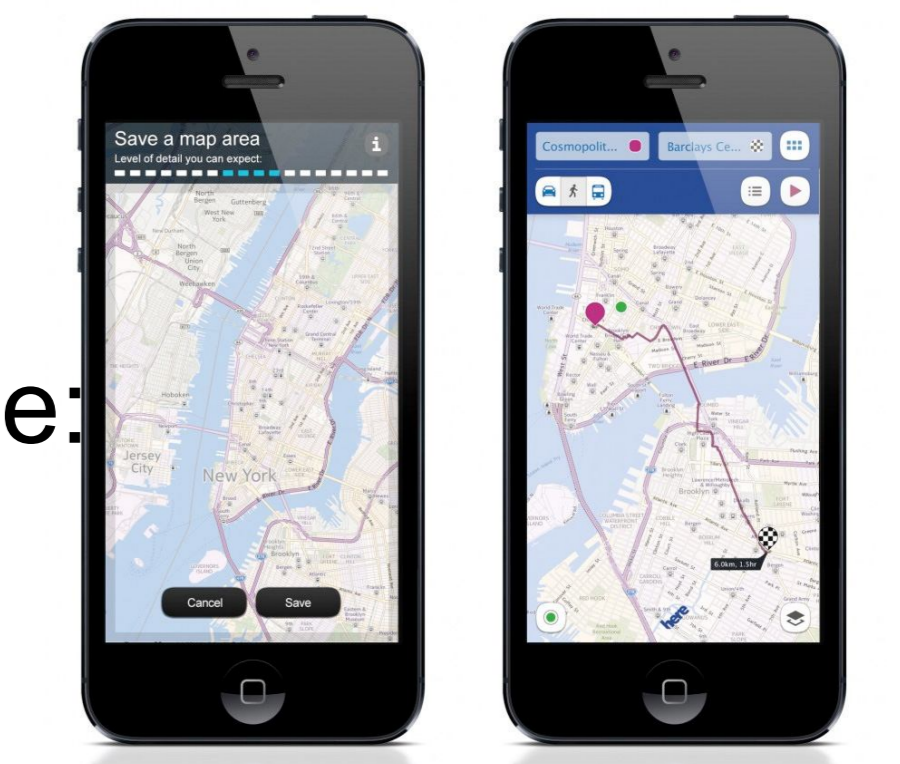

414800.000000 415200.000000 415600.000000 416000.000000 416400.000000 416800.000000

Zaytona MapCODE

3999900.000000
3999600.000000
3999300.000000
3999000.000000
3998700.000000

36°8'30"N
36°8'15"N
36°8'0"N
36°7'45"N

The shown Mapcode is Samrt code and has been obtained using mapcode algorithm. the code is working directely using "HERE Maps" that avilable for free using mobiles, and working offline without internet.

In Here maps use the follwoing Mapcode: IRQ 5SV.10

44°3'15"E 44°3'30"E 44°3'45"E 44°4'0"E 44°4'15"E 44°4'30"E