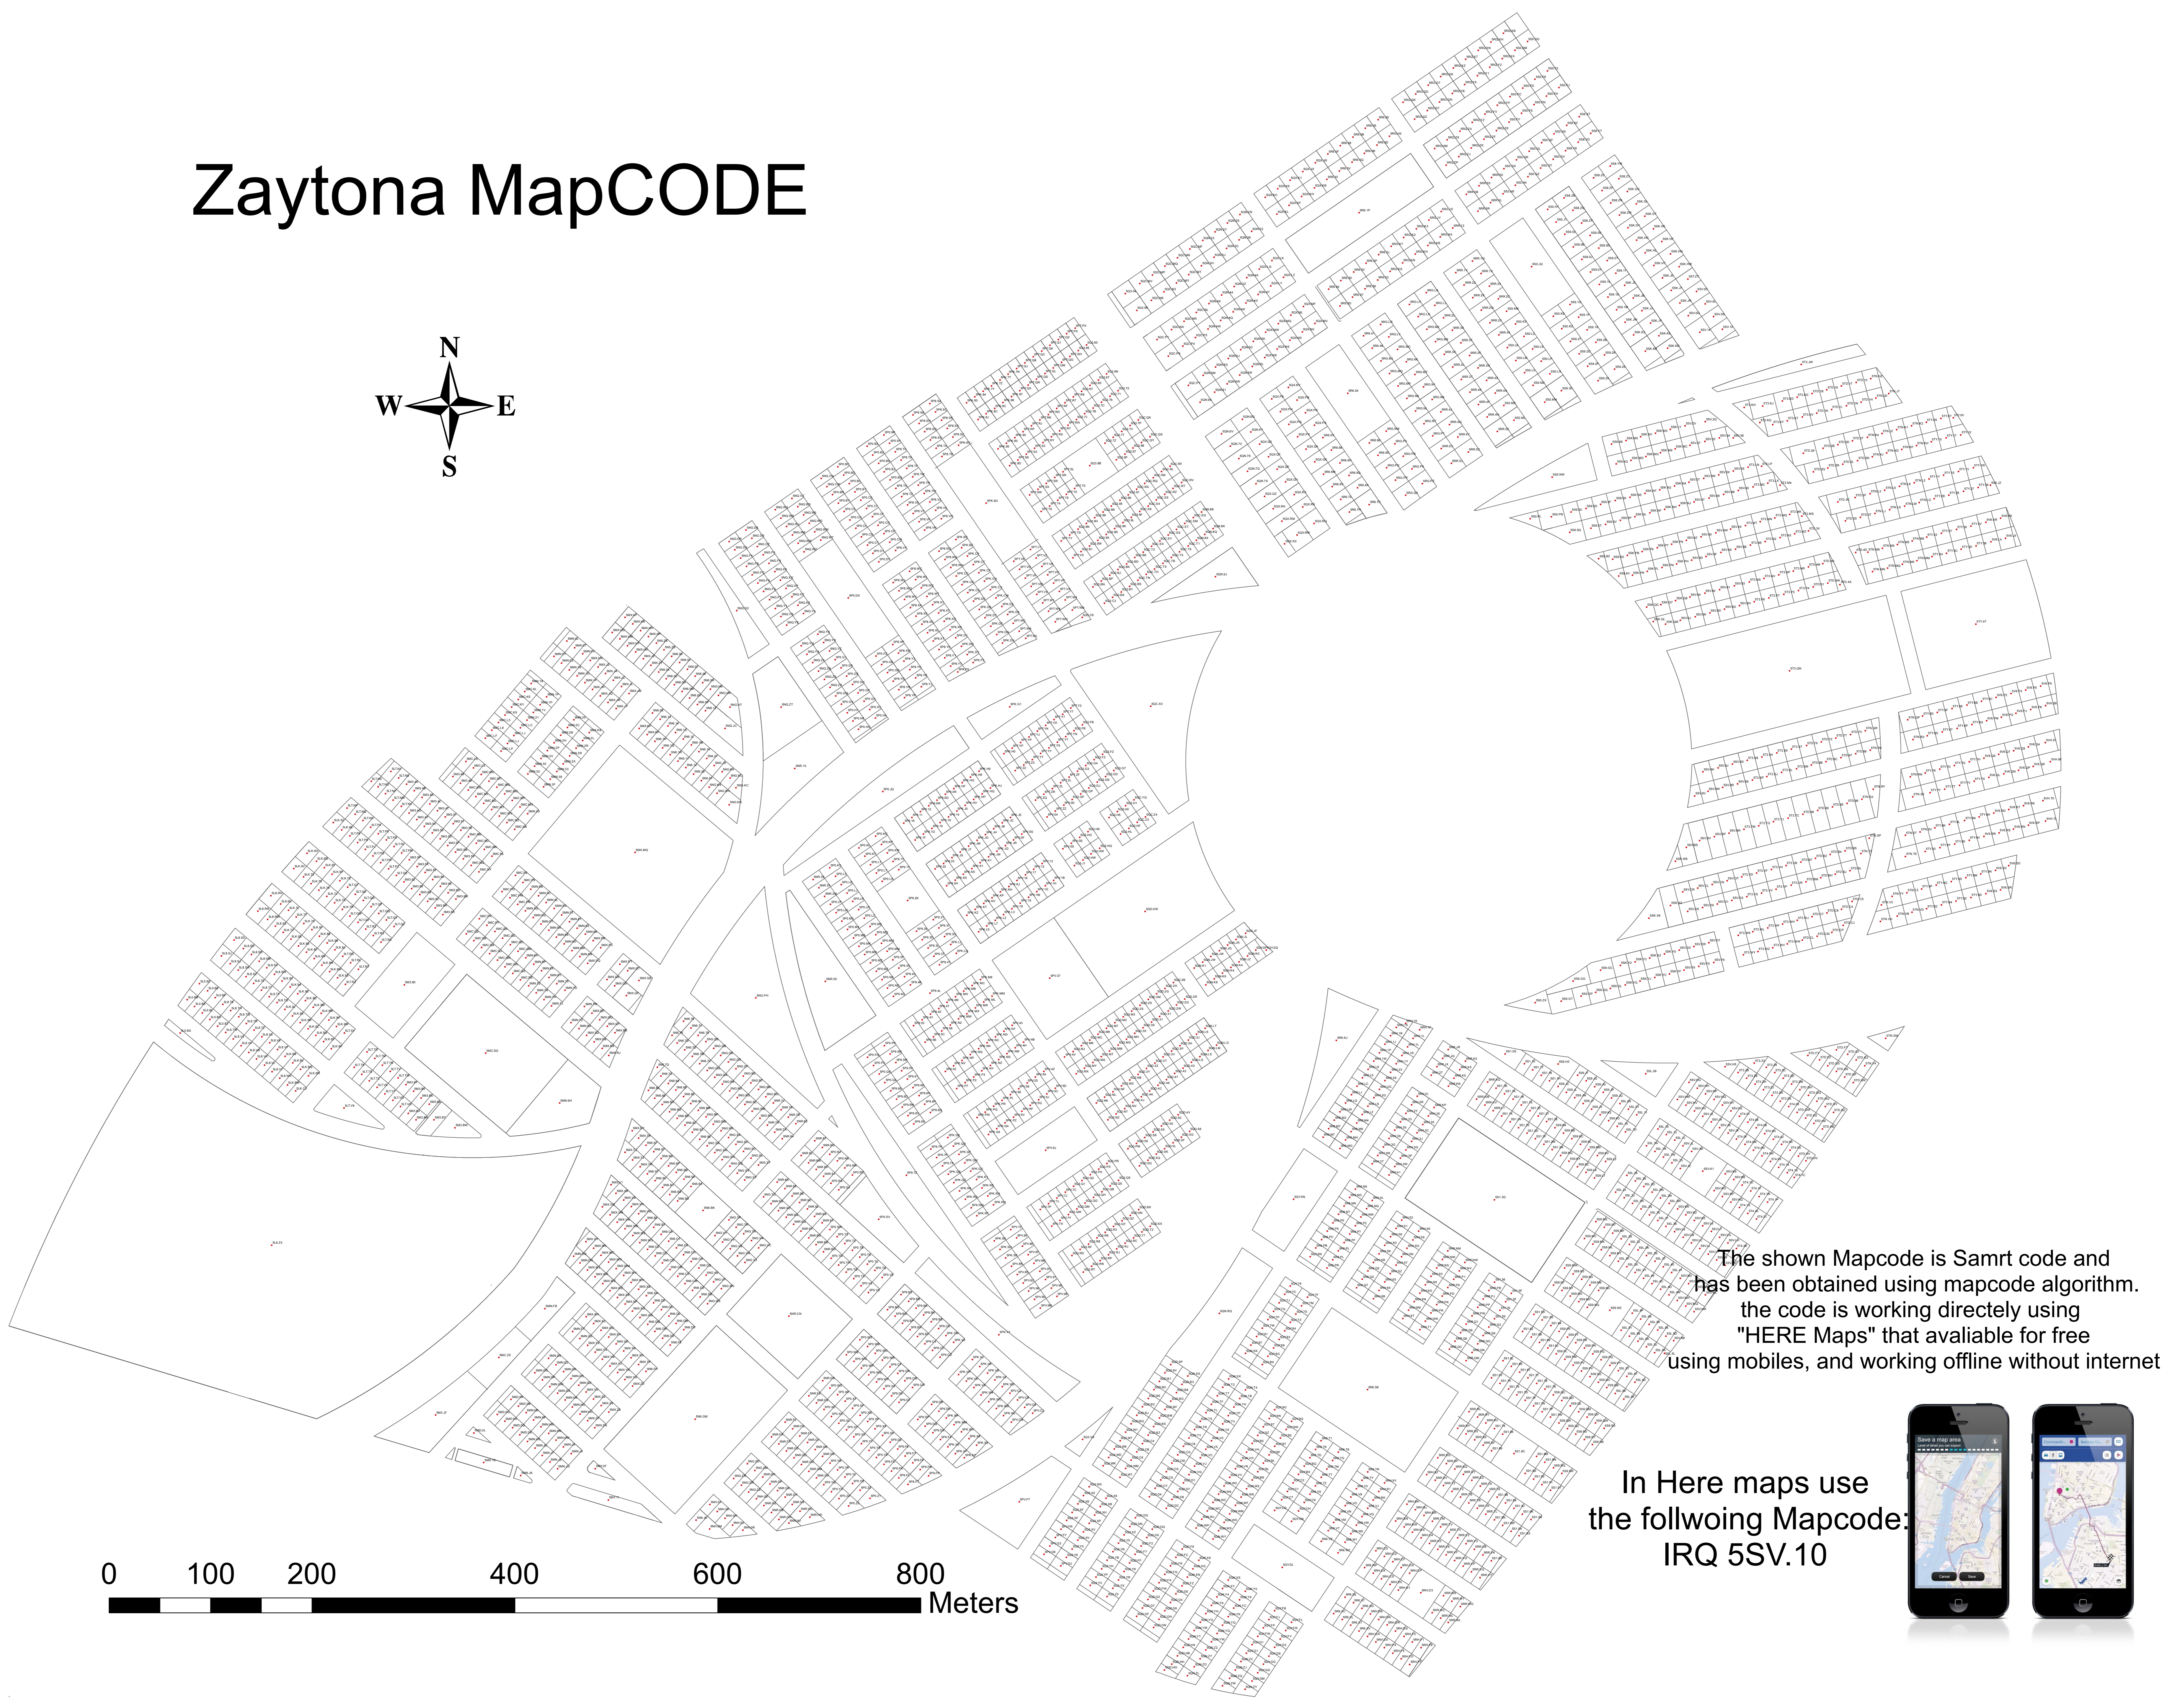

414800.000000 415200.000000 415600.000000 416000.000000 416400.000000 416800.000000

Zaytona MapCODE

3999900.000000
3999600.000000
3999300.000000
3999000.000000
3998700.000000

36°8'30"N
36°8'15"N
36°8'0"N
36°7'45"N

The shown Mapcode is Samrt code and has been obtained using mapcode algorithm. the code is working directely using "HERE Maps" that avilable for free using mobiles, and working offline without internet.

In Here maps use the follwoing Mapcode: IRQ 5SV.10

44°3'15"E 44°3'30"E 44°3'45"E 44°4'0"E 44°4'15"E 44°4'30"E